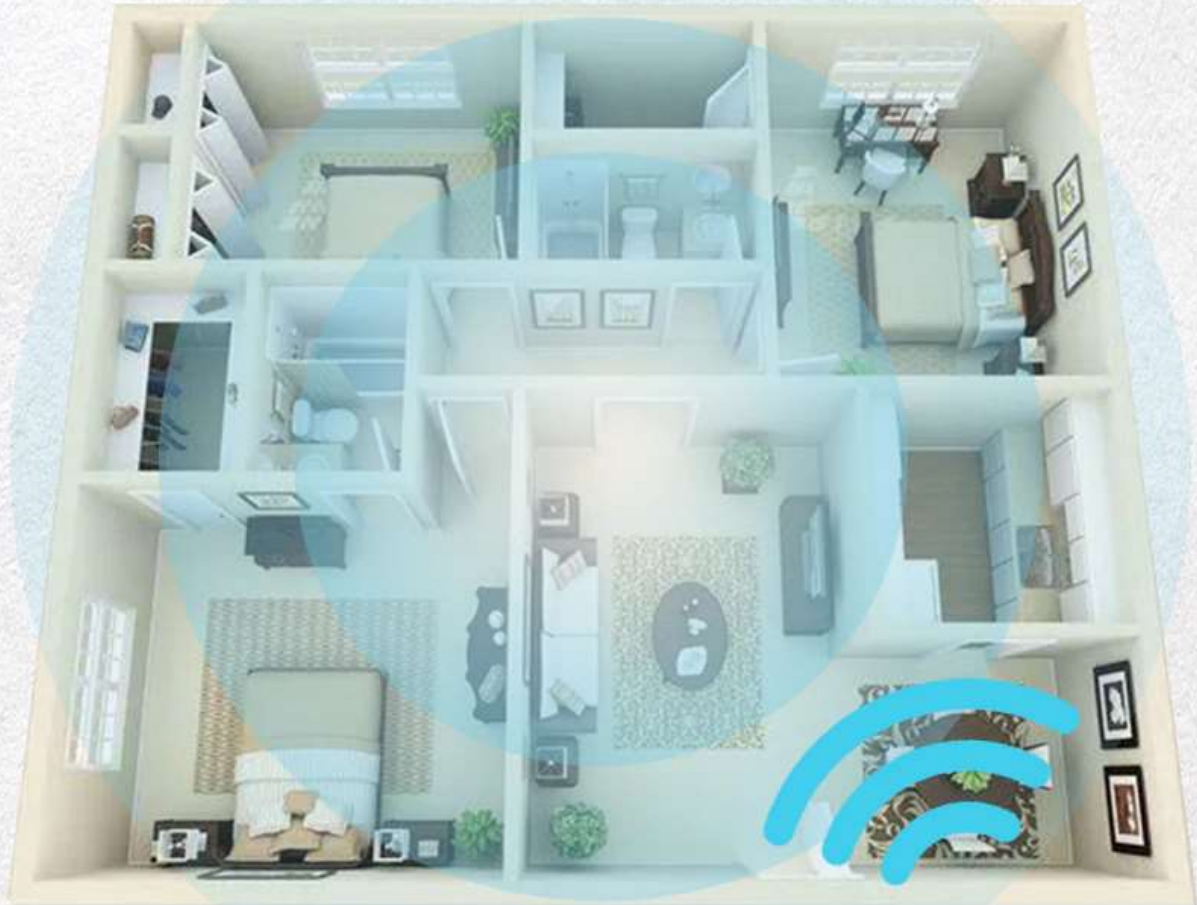

Wifi control switch

The switch uses a glass crystal panel and a luminous indicator. Smooth and sensitive, easy for the elderly and children to use

Wireless control

Luminous light

Touch button

Original line replacement

Available in three colors

White

Black

Gold

Wifi control

Control switches from anywhere with your smartphone, and drag to adjust the brightness you like.

Moisture proof

The wet hand can operate the panel, and the water vapor does not easily enter the inside of the panel.

Fire retardant

The wet hand can operate the panel,
and the water vapor does not easily
enter the inside of the panel.

Capacitive touch sensing

Can be touched directly, as fast as a smartphone.
The surface of the glass is also very smooth

Luminous light

Soft blue indicator light makes it easy to use the switch at night, and does not disturb sleep.