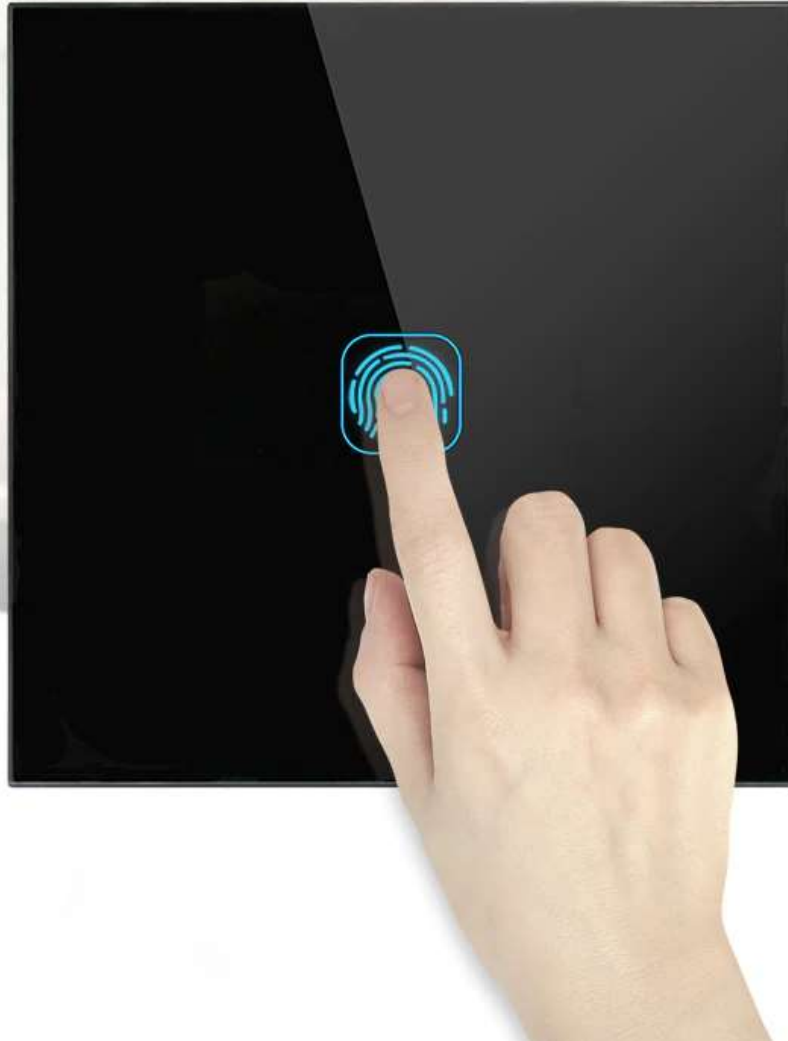

Wifi control switch

The switch uses a glass crystal panel and a luminous indicator. Smooth and sensitive, easy for the elderly and children to use

Wireless control

Luminous light

Touch button

Original line replacement

Available in three colors

White

Black

Gold

Wifi control

Control switches from anywhere with your smartphone, and drag to adjust the brightness you like.

Moisture proof

The wet hand can operate the panel, and the water vapor does not easily enter the inside of the panel.

Fire retardant

The wet hand can operate the panel,
and the water vapor does not easily
enter the inside of the panel.

Capacitive touch sensing

Can be touched directly, as fast as a smartphone.
The surface of the glass is also very smooth

Luminous light

Soft blue indicator light makes it easy to use the switch at night, and does not disturb sleep.